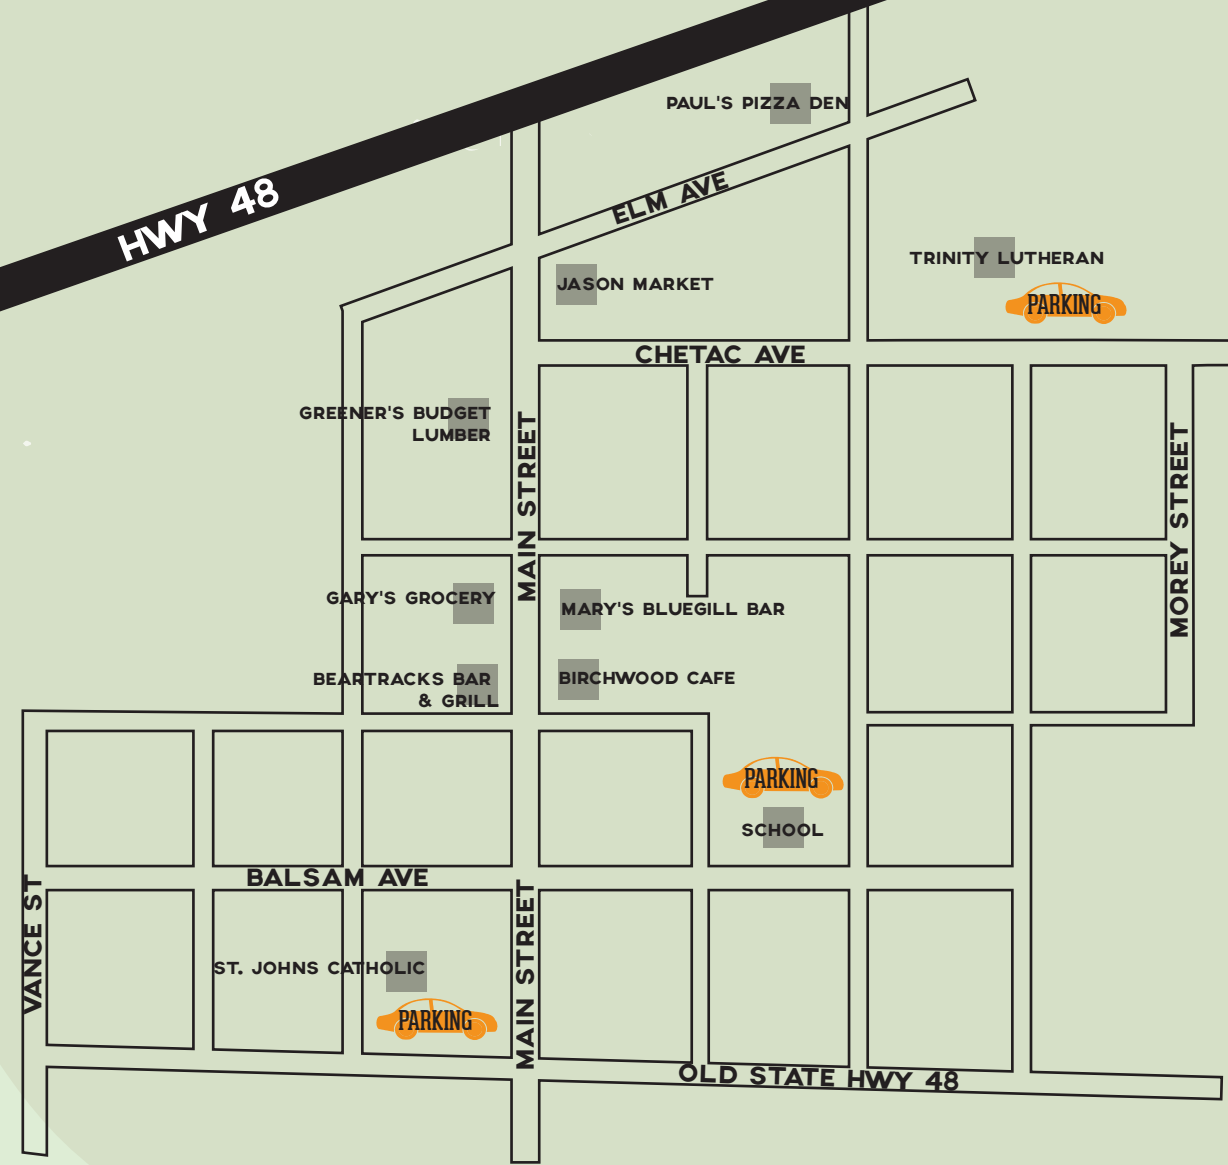

LITTLE BIRCH LAKE

# BIRCHWOOD

MASONITE WOODMILL  
PARKING

HWY 48

ED'S PIT STOP

VIP / ACCESSIBILITY ENTRANCE

**MAIN ENTRANCE**  
906 Orchard St.

ACCESSIBILITY PARKING

VIP PARKING

**KID ZONE**

**CAR SHOW**

**CRAFT MARKET**

**SILENT AUCTION**

**STAGE BANDSTAND**

**FOOD VENDORS**

**VIEWING LAWN**